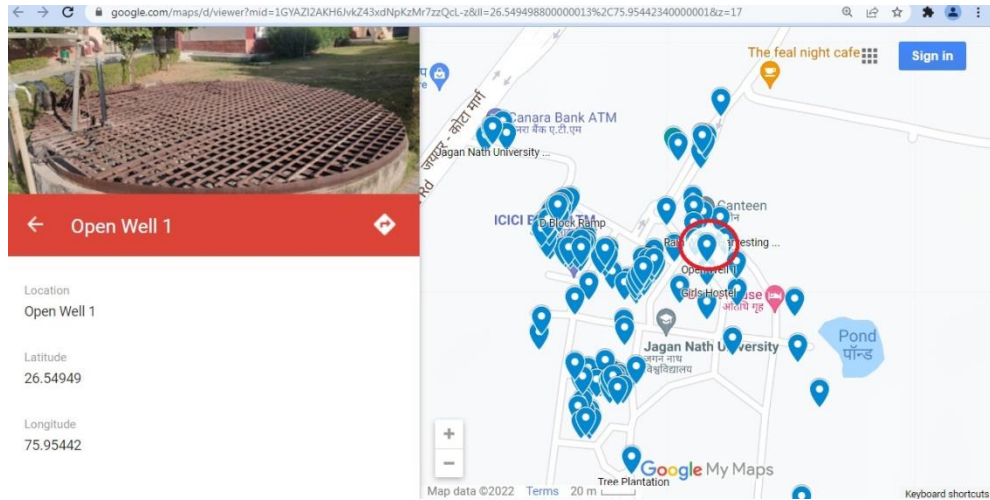

Criteria 7.1.4

Open Well 1

Geotag Photo Link:

<https://www.google.com/maps/d/viewer?mid=1GYAZI2AKH6JvkZ43xdNpKzMr7zzQcl-z&ll=26.54949880000013%2C75.9544234000001&z=17>

Open Well 2

Geotag Photo Link:

<https://www.google.com/maps/d/viewer?mid=1GYAZI2AKH6JvkZ43xdNpKzMr7zzQcl-z&ll=26.54628980000002%2C75.9545660000001&z=17>